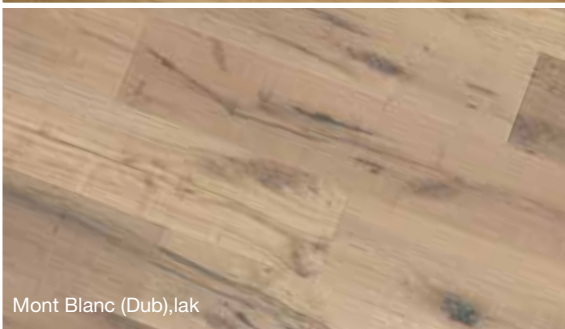

Natural (Dub),lak